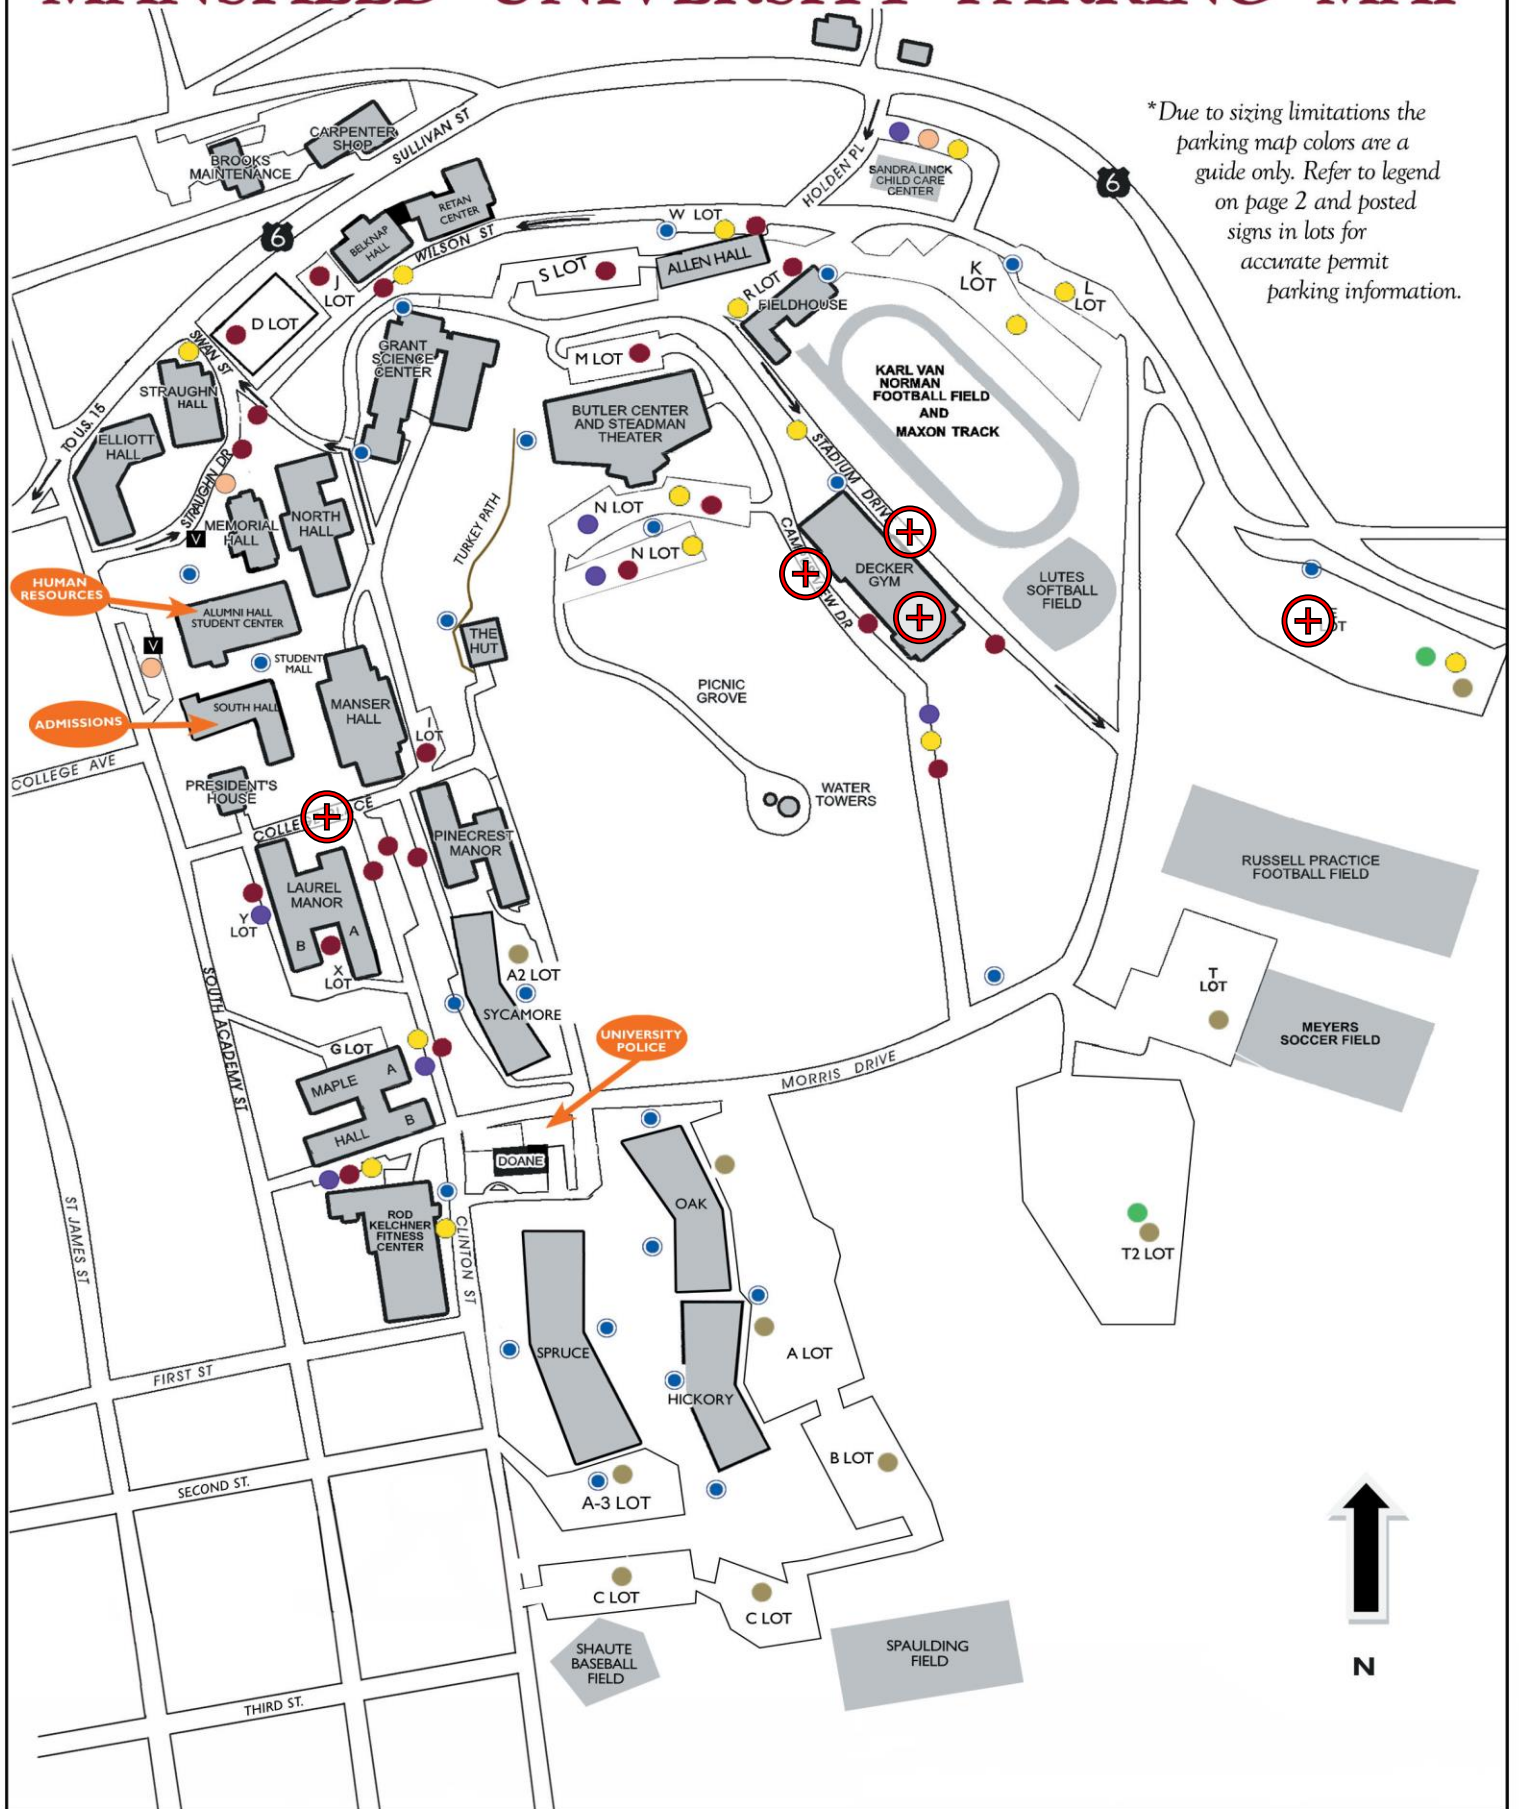

MANSFIELD UNIVERSITY PARKING MAP

*Due to sizing limitations the parking map colors are a guide only. Refer to legend on page 2 and posted signs in lots for accurate permit parking information.